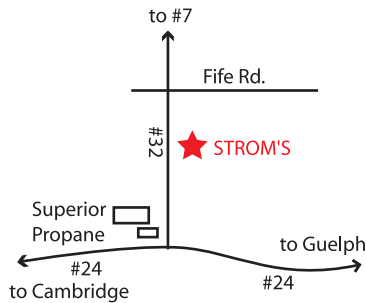

Birthday Fun Starts Here!

Your party will start with a private wagon ride and farm tour. Be on time so you won't miss the ride!

Dress for the weather and bring your appetite.

We're celebrating a special birthday today at Strom's Farm!

Scan for Directions

For: _____

Age: _____

When: _____

Time: _____

Place: **STROM'S FARM** (See Map on Back)

R.S.V.P.: _____

Open Daily 9:30am – 6pm
August – October 31

5089 Wellington Rd 32, Guelph
519-822-1070

Meeting Place: At Barn Porch just inside the trees